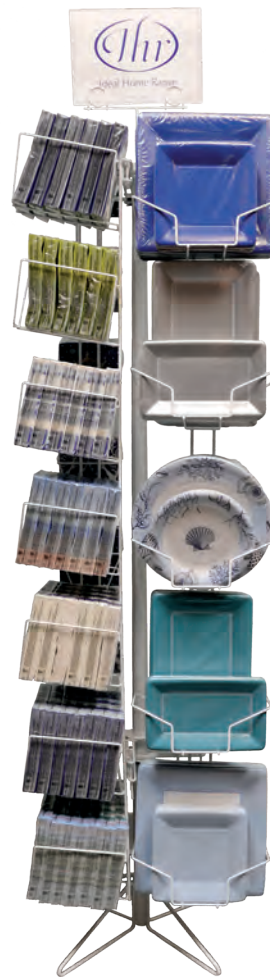

· free slim
· flex napkin
· display

· flat rate
· shipping

slim flex napkin display

order $1100.00 of bi/ihr napkins and get a slim flex display **free**
(a $275.00 value).

The great success of our previous plate and napkin display system has resulted in yet another successful option. Our flex displayer utilizes a smaller percentage of floor space with a slim profile. For more information, contact your local rep or our customer service team.

Display may be configured to meet your needs. pick 4 sides plus sfd base. only available with the purchase of $1100 of BI/ihr napkins & plates.

display not sold separately.

SFD base: $75.00 - All orders must include

18.5" D x 69.5" H

SFD cocktail: $50.00 - 8 pockets

8.5" Dia x 5.25" W

SFD lunch: $50.00 - 7 pockets

8" Dia x 7" W

SFD guest: $50.00 - 6 pockets

7" Dia x 5" W

SFD Plate: $50.00 - 5 pockets

7" Dia x 10.5" W

SFDBase

SFDCocktail

SFDLunch

SFDGuest

SFD Plate